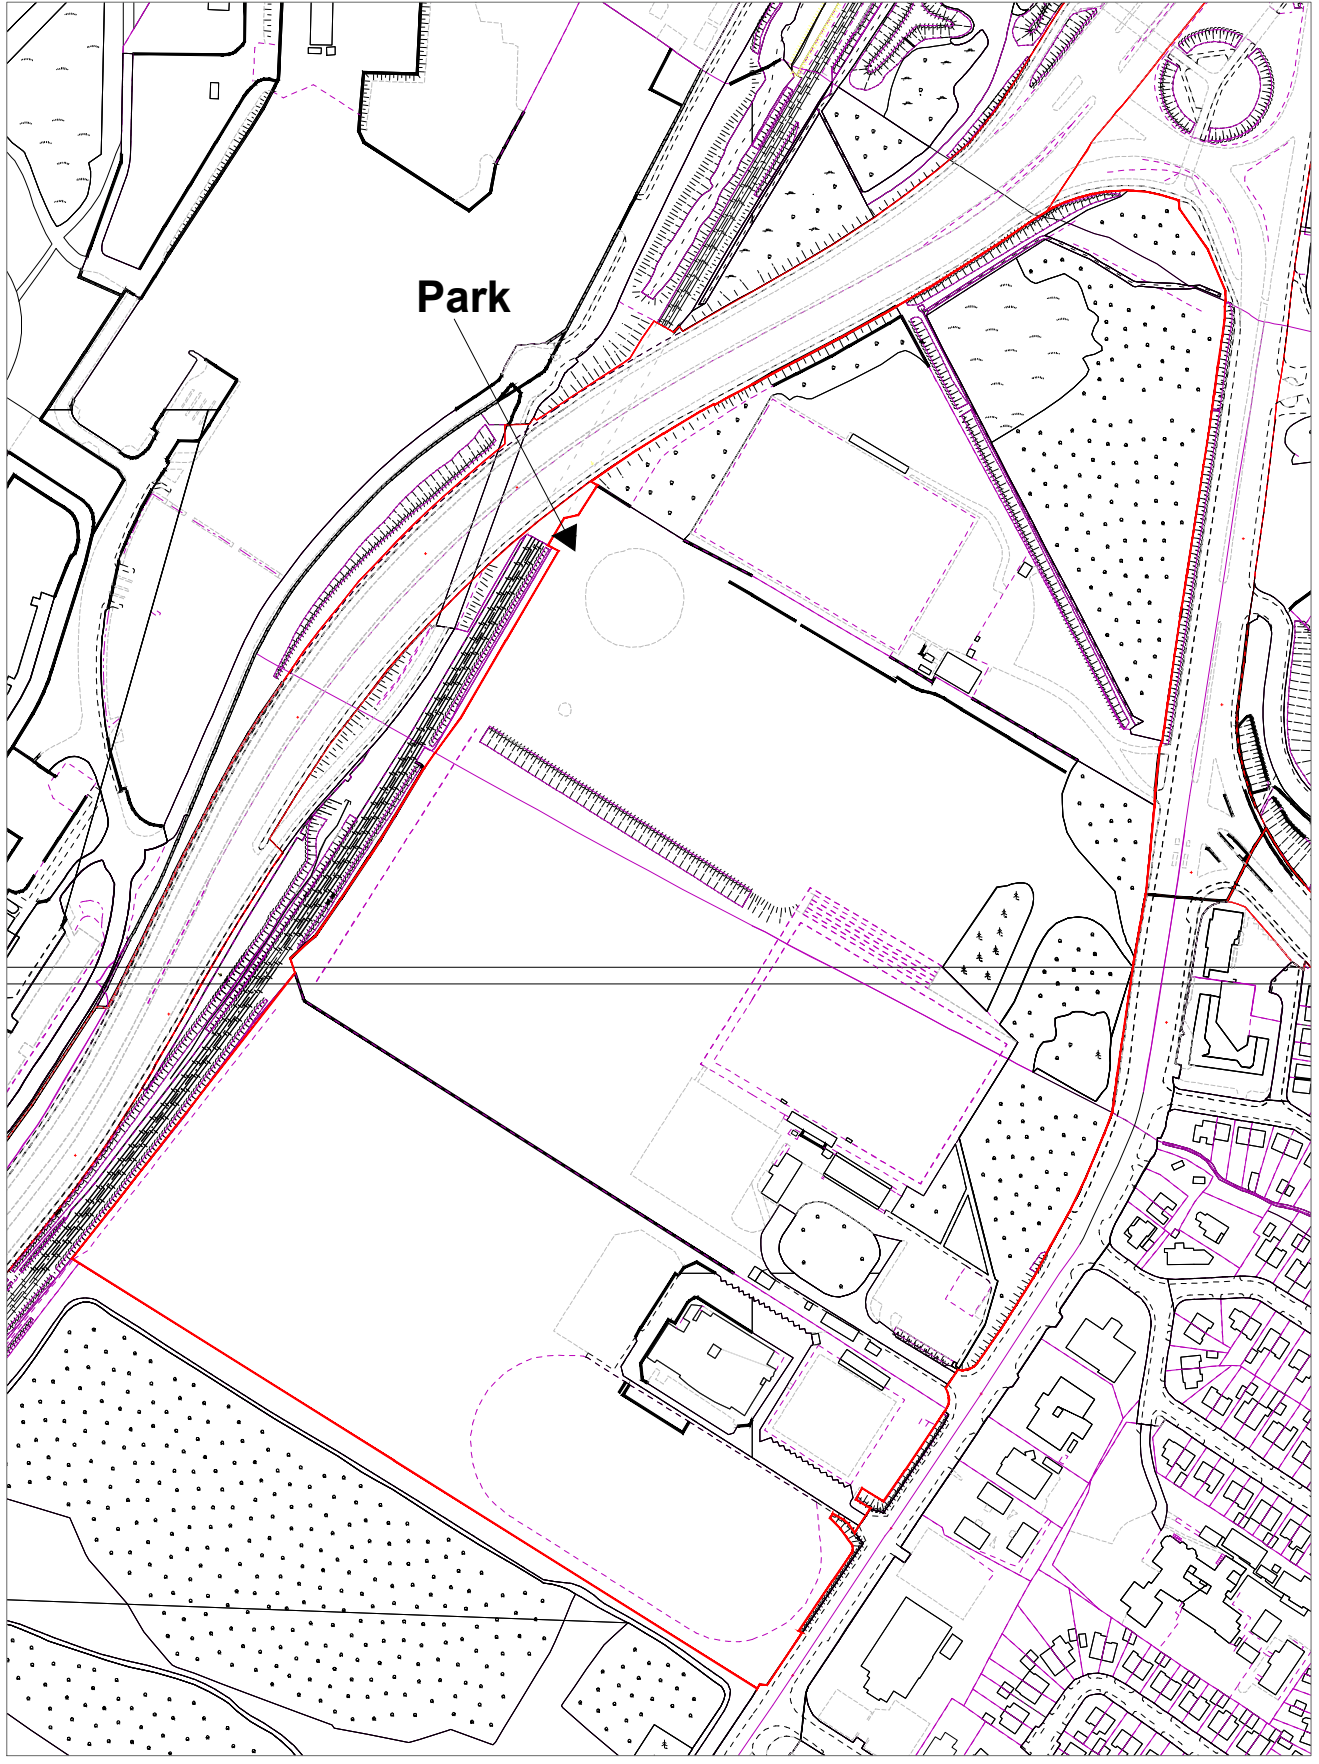

Building Control Service

Belfast Mapping Data v3.0
Prepared by I.S.B.
Based upon the Ordnance Survey
Of Northern Ireland map with the
permission of the Director & Chief Executive.
© CROWN COPYRIGHT 2003

Appendix 2

DRAWN BY MT
DATE 08/02/2017

Blancheflower Park
Hollywood Road

SCALE NTS